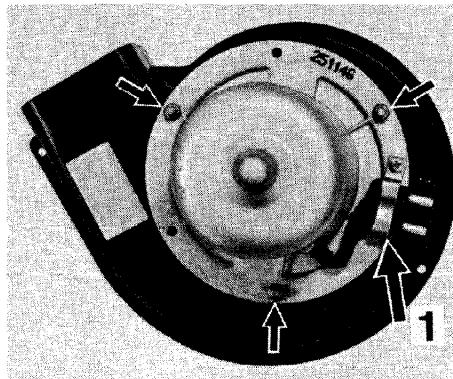

Work Procedure: Remove the three fan motor mounting nuts (arrows in Figure 1). Reposition the motor 120° clockwise in the housing. Reinstall nuts and torque to 2.5 Nm (1.85 ft. lbs.).

Figure 1 (new version shown)